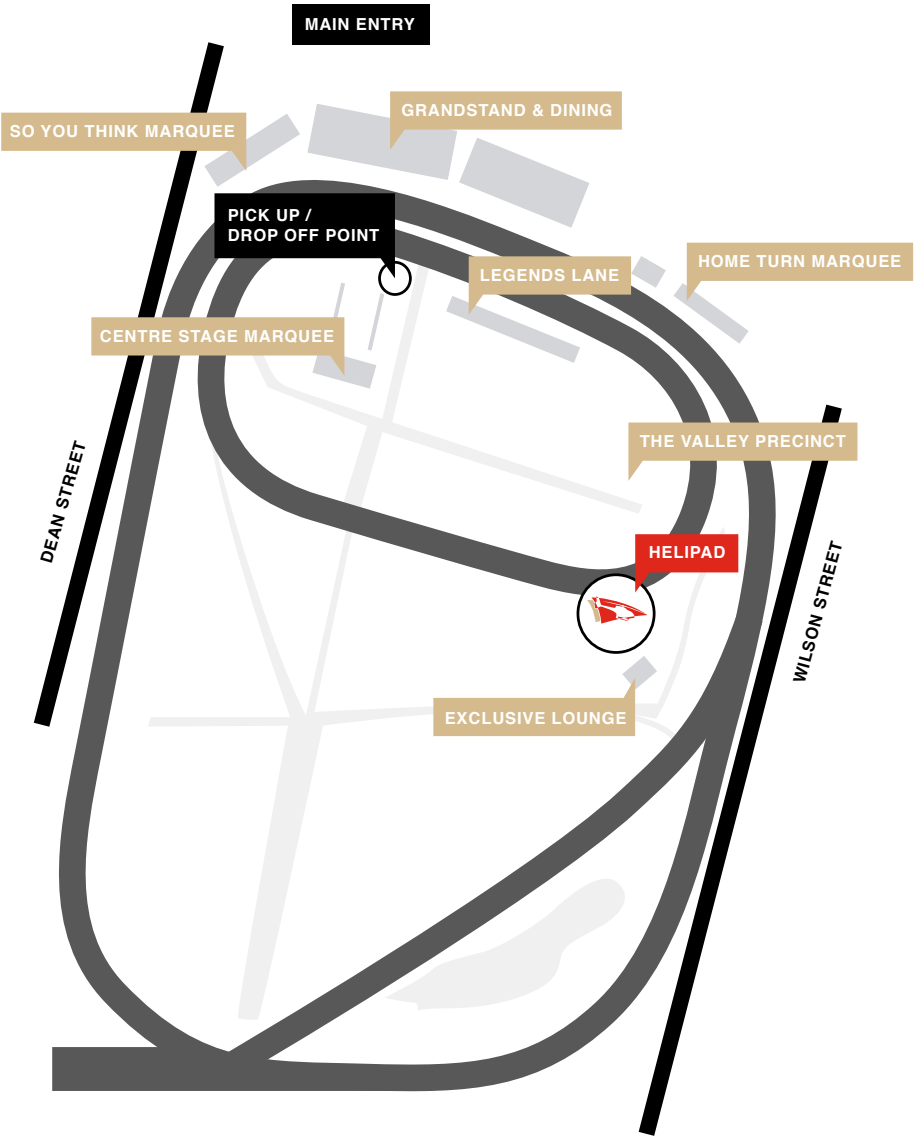

Moonee Valley Racecourse

 **CALL US:** (03) 8587 9700

 **EMAIL US:** ENQUIRY@MICROFLITE.COM.AU